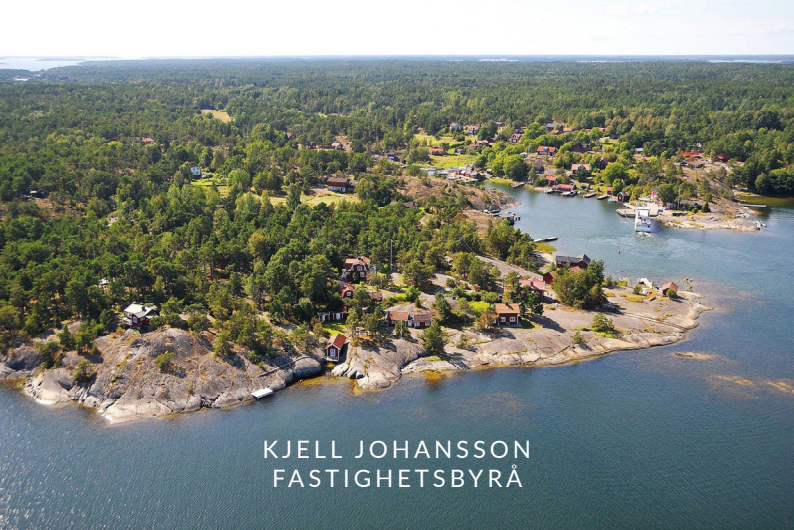

KJELL JOHANSSON
FASTIGHETSBYRÅ