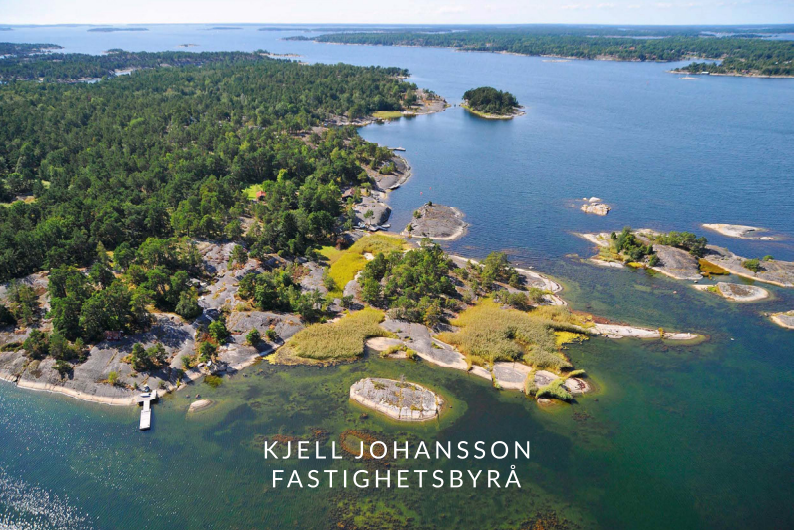

KJELL JOHANSSON
FASTIGHETSBYRÅ