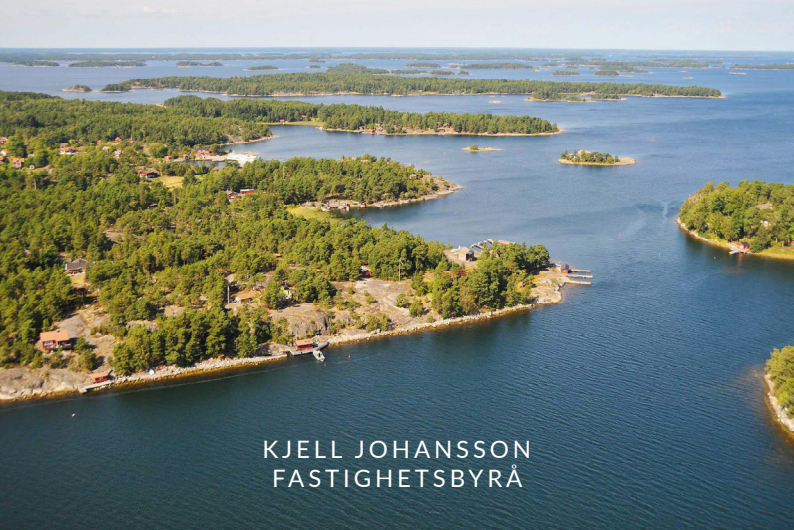

KJELL JOHANSSON
FASTIGHETSBYRÅ