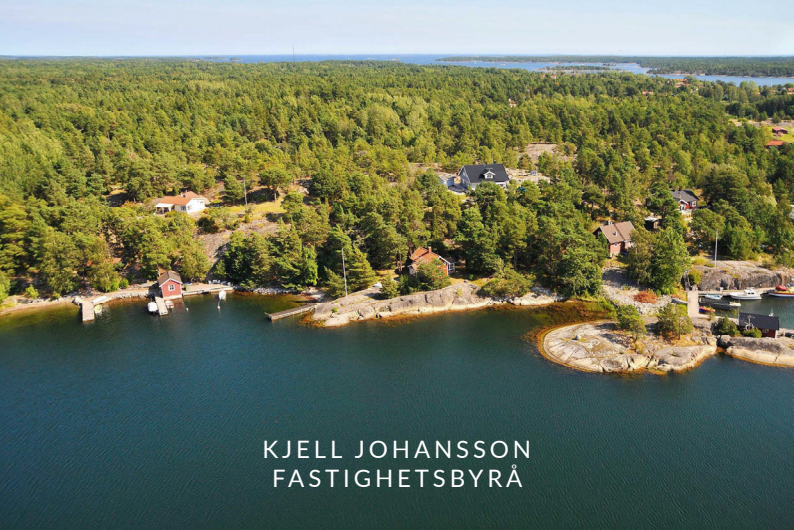

KJELL JOHANSSON
FASTIGHETSBYRÅ