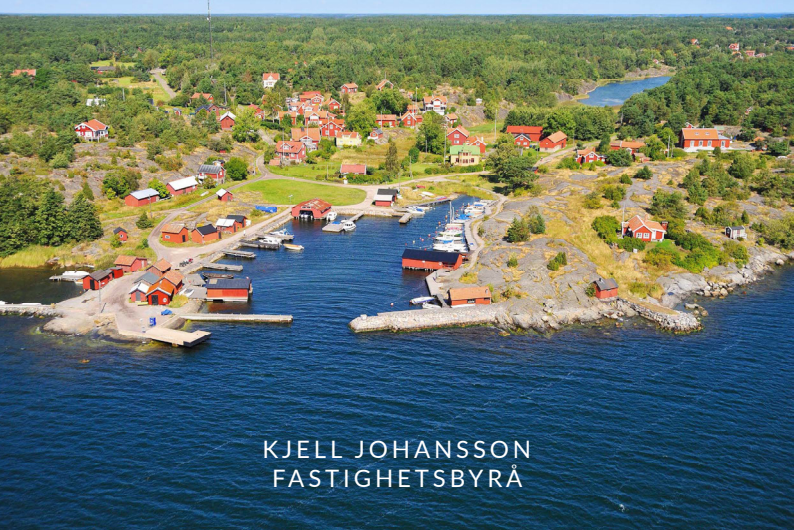

KJELL JOHANSSON
FASTIGHETSBYRÅ