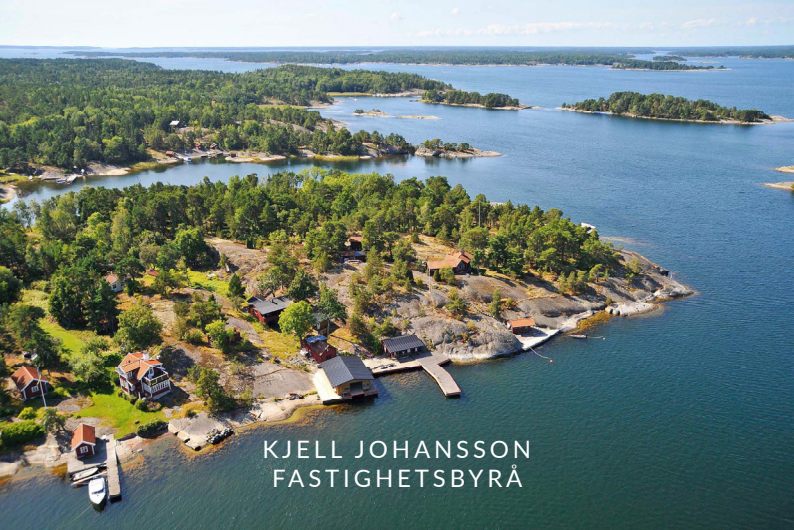

KJELL JOHANSSON
FASTIGHETSBYRÅ

KJELL JOHANSSON
FASTIGHETSBYRÅ

KJELL JOHANSSON
FASTIGHETSBYRÅ

KJELL JOHANSSON
FASTIGHETSBYRÅ

KJELL JOHANSSON
FASTIGHETSBYRÅ

An aerial photograph showing a rugged, rocky coastline. The foreground and middle ground are dominated by a dense, vibrant green forest of trees. The forest meets a dark blue body of water, likely a lake or a wide river. The shoreline is composed of large, light-colored rocks and boulders. In the distance, the water extends to a horizon line under a clear, light blue sky. The overall scene is serene and natural.

KJELL JOHANSSON
FASTIGHETSBYRÅ

An aerial photograph of a lakeside property. The left side of the image is dominated by a dense, lush green forest. A large, two-story house with a dark roof and light-colored walls is situated on a grassy area near the water's edge. To the right of the house, there is a small red shed. Further right, a concrete dock extends into the dark blue water, with several boats moored nearby. The water is calm, and the sky is clear and blue. The overall scene is peaceful and scenic.