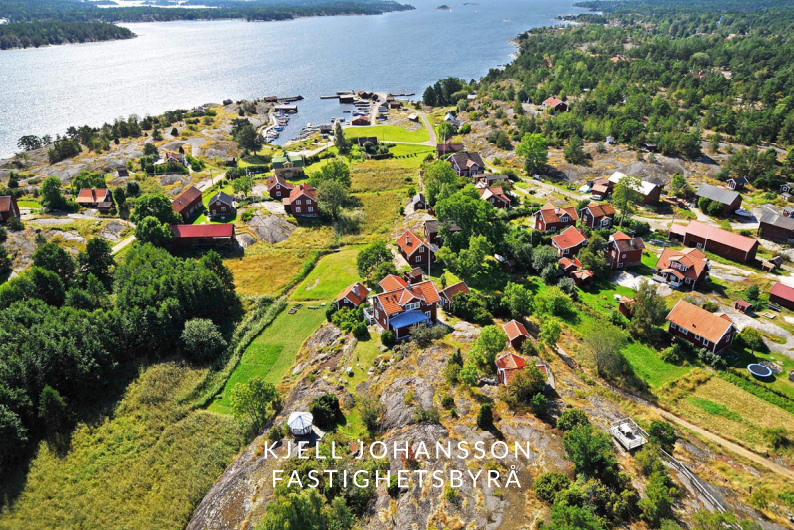

KJELL JOHANSSON
FASTIGHETSBYRÅ