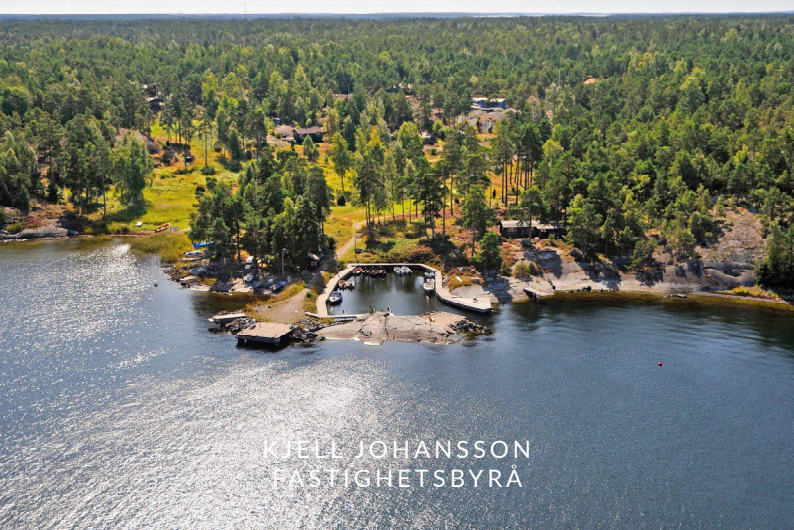

KJELL JOHANSSON
FASTIGHETSBYRÅ

KJELL JOHANSSON
FASTIGHETSBYRÅ

KJELL JOHANSSON
FASTIGHETSBYRÅ

KJELL JOHANSSON
FASTIGHETSBYRÅ

KJELL JOHANSSON
FASTIGHETSBYRÅ

An aerial photograph showing a rugged, rocky coastline. The foreground and middle ground are dominated by a dense, vibrant green forest of trees. The forest meets a dark blue body of water, likely a lake or a wide river. The shoreline is composed of large, light-colored rocks and boulders. In the distance, the water extends to a horizon line under a clear, light blue sky. The overall scene is serene and natural.

KJELL JOHANSSON
FASTIGHETSBYRÅ

An aerial photograph of a lakeside property. The left side of the image is dominated by a dense, lush green forest. A large, two-story house with a dark roof and light-colored walls is situated on a grassy area near the water's edge. To the right of the house, there is a small red shed. Further right, a concrete dock extends into the dark blue water, with several boats moored nearby. The water is calm, and the sky is clear and blue. The overall scene is peaceful and scenic.