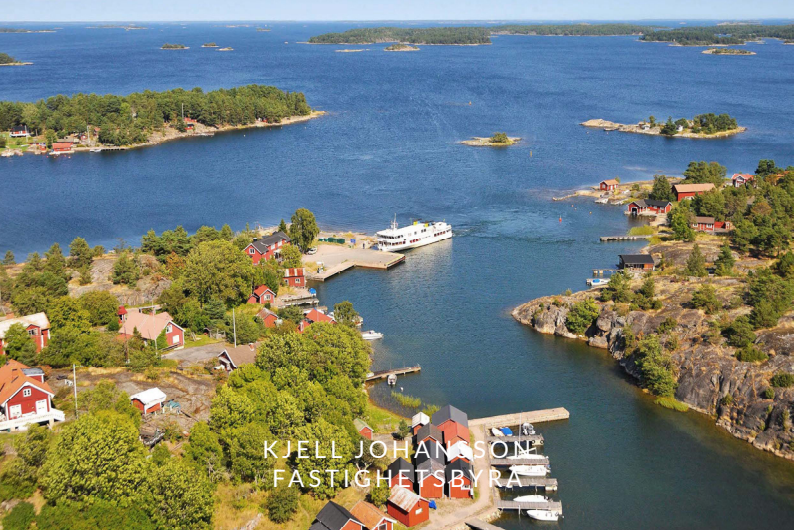

KJELL JOHANSSON
FASTIGHETSBYRÅ