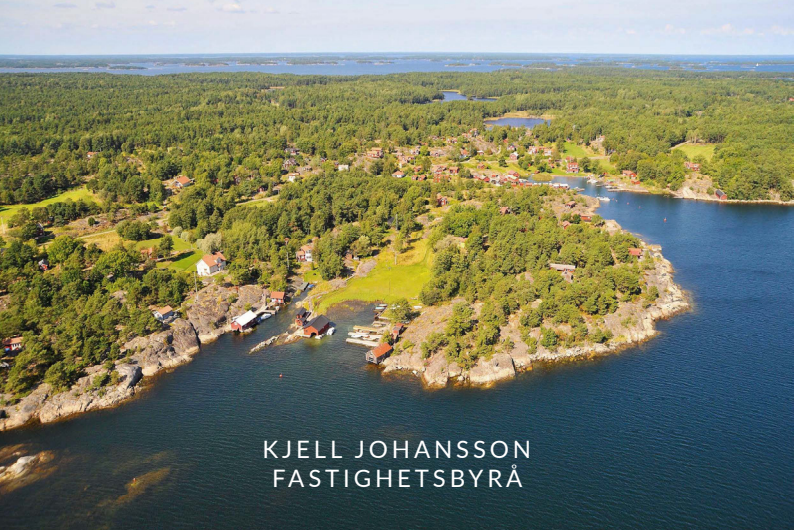

KJELL JOHANSSON
FASTIGHETSBYRÅ