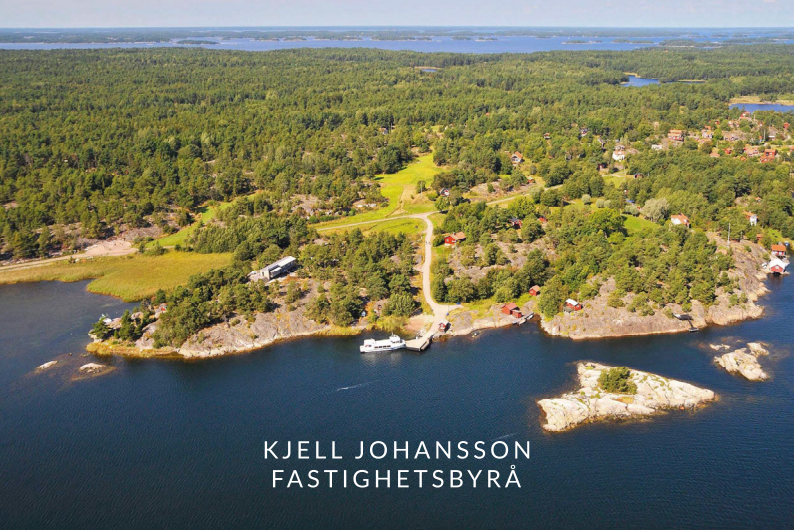

KJELL JOHANSSON
FASTIGHETSBYRÅ