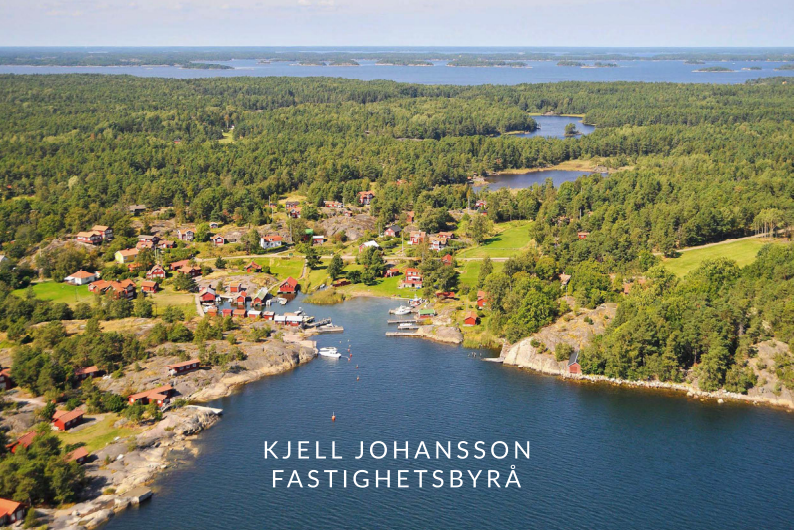

KJELL JOHANSSON
FASTIGHETSBYRÅ