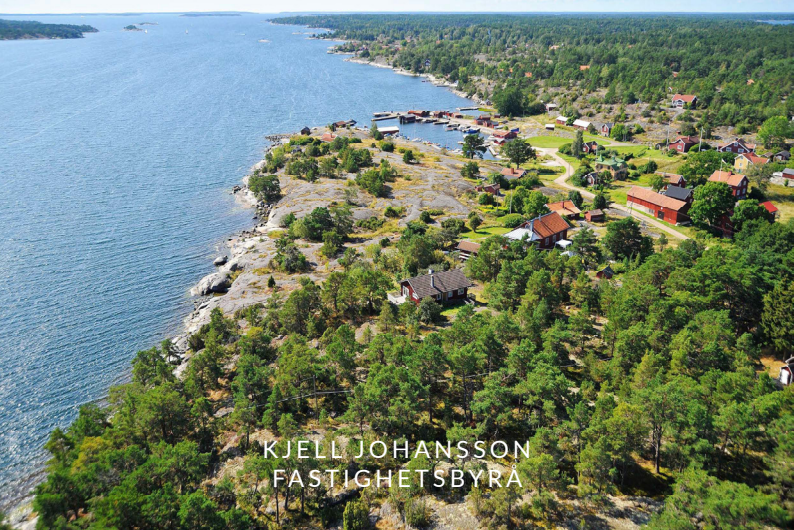

KJELL JOHANSSON
FASTIGHETSBYRÅ