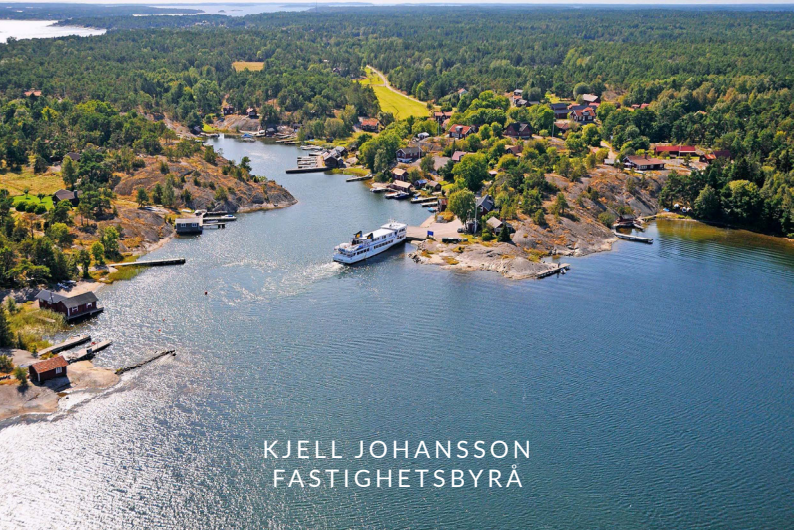

KJELL JOHANSSON
FASTIGHETSBYRÅ