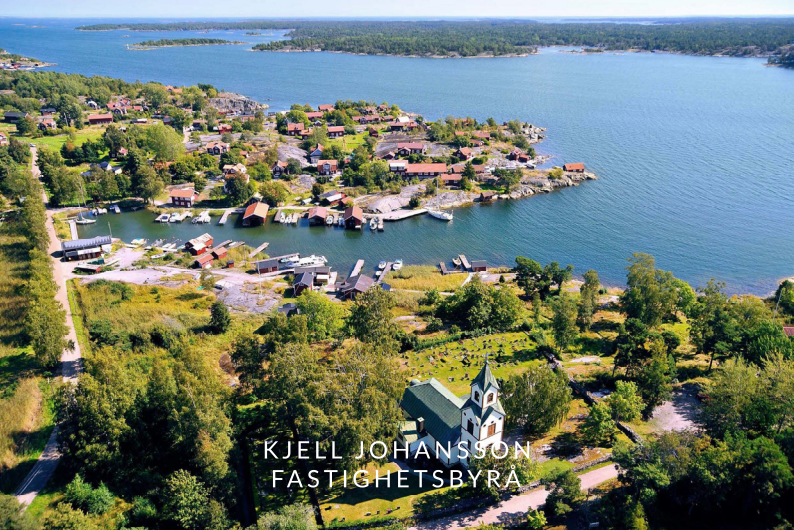

KJELL JOHANSSON
FASTIGHETSBYRÅ