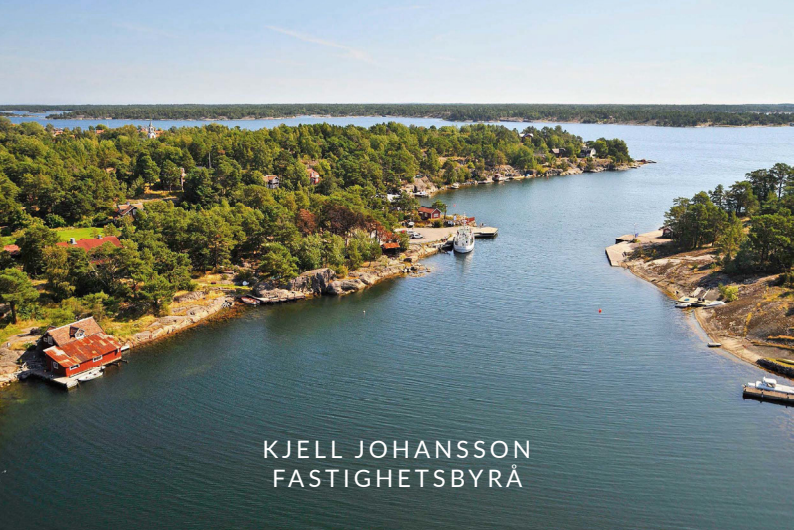

KJELL JOHANSSON
FASTIGHETSBYRÅ